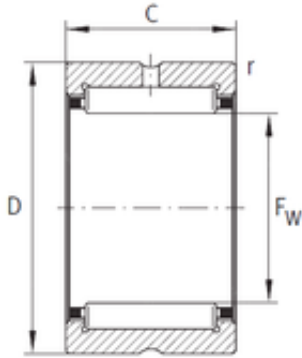

ROULEMENTS?BEARINGS?Limited

INA RNA4913-XL needle roller bearings

Bearing No. RNA4913-XL

Size	72x90x25 mm
Bore Diameter	72 mm
Outer Diameter	90 mm
Width	25 mm
Fw	72 mm
D	90 mm
C	25 mm
r min.	1 mm
Weight	0,312 Kg
Basic dynamic load rating (C)	69 kN
Basic static load rating (C0)	112 kN
Fatigue load limit (Pu)	19,5
Reference speed	4 300 r/min

RNA4913-XL Bearing 2D drawings and 3D CAD models