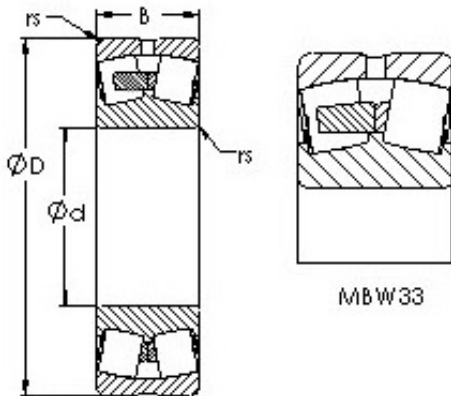

## AST 24156MBW33 spherical roller bearings

Bearing No. 24156MBW33

Size	280x460x180 mm
Bore Diameter	280 mm
Outer Diameter	460 mm
Width	180 mm
Bearing Type	straight bore, lube groove and holes
Bore Dia (d)	280.0000
Outer Dia (D)	460.0000
Width (B)	180.0000
Radius (min) (rs)	5.000
Dynamic Load Rating (Cr)	2,540,000
Static Load Rating (Cor)	4,773,000
Max Speed (Grease) (X1 RPM)	0
Max Speed (Oil) (X000 RPM)	1
Weight (g)	119,330.00
Material	52100 Chrome steel, or equivalent

24156MBW33 Bearing 2D drawings and 3D CAD models