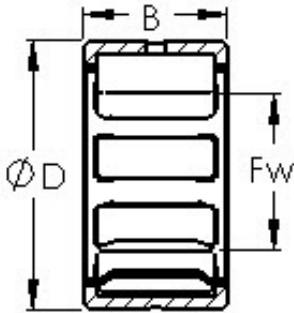

ROULEMENTS?BEARINGS?Limited

AST RNA4840 needle roller bearings

Bearing No. RNA4840

Size	220x250x50 mm
Bore Diameter	220 mm
Outer Diameter	250 mm
Width	50 mm
Bearing Type	Single Row, Narrow
Outer Dia (D)	250.0000
Width (B)	50.0000
Dynamic Load Rating (Cr)	230,000
Static Load Rating (Cor)	720,000
Max Speed (Oil) (X1000 RPM)	2,100
Shaft (Fw)	220.000
Weight (g)	33,501.00
Material	52100 Chrome steel, or equivalent

RNA4840 Bearing 2D drawings and 3D CAD models